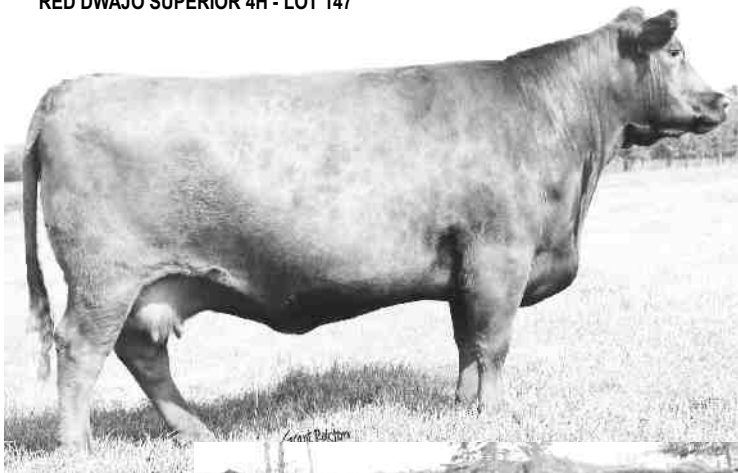

Red Angus

RED DWAJO SUPERIOR 4H - LOT 147

AR 10T - SON OF LOT 147