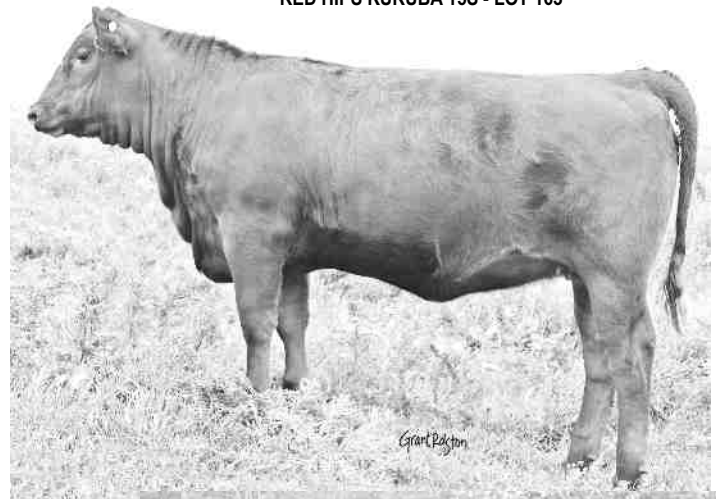

RED HIPS REBELLO 5R
LOT 164