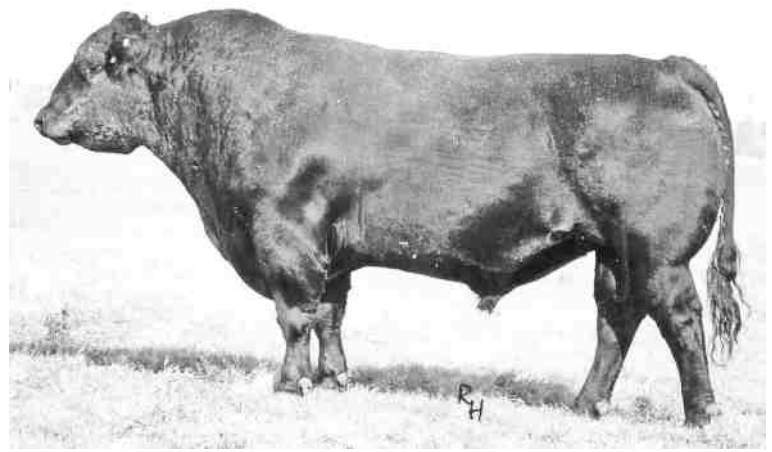

MOBO 905X

134A

FEMALE MARCH 2, 2010 BW: 80LBS SIRE: GEIS HEADS UP 40'04

GET-A-LONG QUEEN 342

135

GAL 42N FEBRUARY 14 2003 #1162741
BW: 60LBS. ADJ 205 DAY WT: 635 LBS. ADJ 365 DAY WT: 897 LBS.

GARDENS PRIME TIME AMF NHF
S: SQUAW COULEE PRIME TIME 7K
JOHNSTON 12U ANNIE K 127H

GDAR SVF TRAVELER 228D
D: GET-A-LONG QUEEN 164
GET-A-LONG QUEEN 981

SC	YG	BW	WW	YW	MILK	TM
-	20	-2.6	34	54	3	20

SERVICE: EXPOSED FROM APRIL 14 TO JUNE 20 TO GEIS KODIAK 22'08

MOBO 801X

135A

STEER JAN 18, 2010 BW: 80LBS SIRE: GEIS HEADS UP 40'04

KBJ DUCHESS 275M

137

KBJ 275M JANUARY 13 2002 #1110849
BW: 92LBS. ADJ 205 DAY WT: 705 LBS.

CRESCENT CREEK MAXIMUM 37C
S: KBJ CONQOUR ALL 447J
LLB KINCHTRY BEAUTY 403E

SOUTHOLM ACCUTRON
D: KBJ DUCHESS 100A
KBJ ROUND DUCHESS 66U

SC	YG	BW	WW	YW	MILK	TM
-	22	4.5	40	62	4	24

SERVICE: EXPOSED FROM APRIL 14 TO JUNE 20 TO GEIS HEADS UP 40'04
A family that needs no introduction! Duchess 100A is an Elite Dam with a 10/106 Ratio.

MOBO 857X

137A

STEER FEB 13, 2010 BW: 80LBS SIRE: GEIS HEADS UP 40'04

KBJ DARLING 131L

138

KBJ 131L JANUARY 30 2001 #1050647
BW: 85LBS. ADJ 205 DAY WT: 514 LBS.

DOUBLE BAR ROGUE
S: G D A R ROGUE 640
G D A R FOREVER LADY 086

PREMIER HIGH RISE
D: LLB DARLING 60Z
CORVALLIS DARLING 53'84

SC	YG	BW	WW	YW	MILK	TM
-	37	1.7	29	66	17	32

SERVICE: EXPOSED FROM APRIL 14 TO JUNE 20 TO GEIS KODIAK 22'08

MOBO 867X

138A

FEMALE FEB 15, 2010 BW: 86LBS SIRE: GEIS HEADS UP 40'04

KBJ ROGUE II 203H - SIRE OF LOT 134

EVERBLACK PRIDE 8M

136

JZT 8M FEBRUARY 02 2002 #1140188
BW: LBS.

LOMA LANES CRACKER JACK 51H
S: DREAM MAKERS CRACKER JACK 787K
KBJ JESTRESS 224D

ANGUS ACRES SPARTAN 74A
D: EVERBLACK PRIDE 128E
EVERBLACK PRIDE 82B

SC	YG	BW	WW	YW	MILK	TM
-	24	4.6	30	55	13	28

SERVICE: EXPOSED FROM APRIL 14 TO JUNE 20 TO GEIS KODIAK 22'08
Kodiak heifer calf and a Kodiak service! All on a Canadian Pedigree.