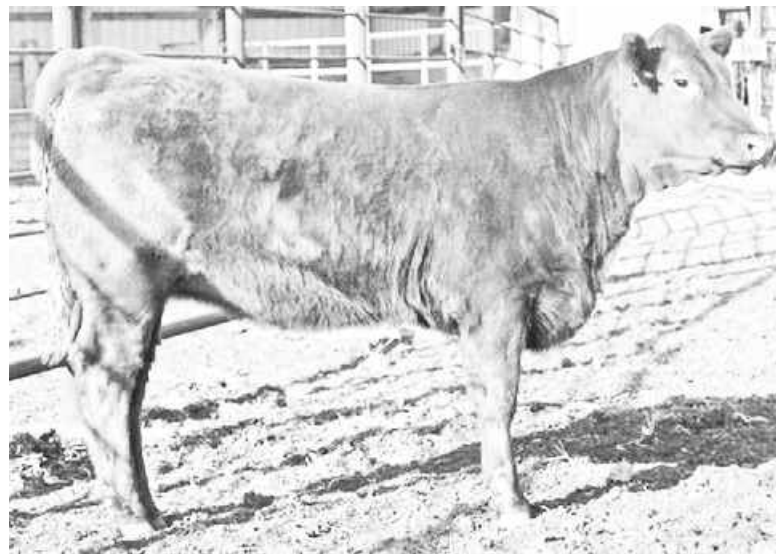

We are offering the first heifer calf from our herd since RED U2 Illicit 8044U. Illicit illustrates low birth weight and high performance that he has passed on to his calves. 501X is an example of that as she is a long bodied female that has been a favorite of our from birth. Take a good look at her as she will make a good fit to any herd.