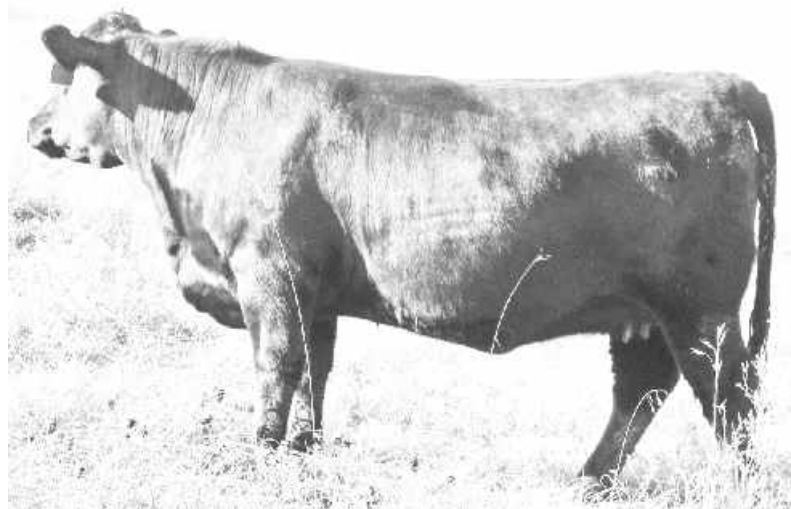

SPRUCE VIEW BLUEBIRD LASS 132W

WGO 132W FEBRUARY 24 2009 #1533720

SANDY BAR ADVANTAGE 43M
HF KODIAK 5R
WILBAR RUBY 955N
S: GEIS KODIAK 42'07
DOUBLE AA BLACKMAN 252'96
GEIS GEORGINA 175'99
GEIS GEORGINA 160'93

ANGUS ACRES HEADS UP 31D
ANGUS ACRES HEADS UP 121H
ANGUS ACRES STUMPIE 112A
D: SPRUCE VIEW BLUEBIRD LASS 7M
ANGUS ACRES RENE ESTON 181C
SPRUCE VIEW BLUEBIRD LASS 109J
SPRUCE VIEW BLUEBIRD LASS 25A

ADJUSTED				EPD'S				
BW	WW	YW	YG	BW	WW	YW	MILK	MAT
85	-	-	-	-	-	-	-	-

SERVICE: A.I. TO PROSPECT ADVENTURE 43G ON APRIL 19. P.E. TO SPRUCE VIEW RENOVATOR 43T FROM MAY 3 TO JULY 30.

A bred heifer from our Kodiak 42'07 son we purchased from Geis Angus. He has left us a powerful set of progeny every year since and 132W is no exception. This female also was selected by Rob for our trip to the Northern Select Sale. We always do bring the best to town. Note: She is bred to the sire of Lot 68, ProspectAdventure 43G.