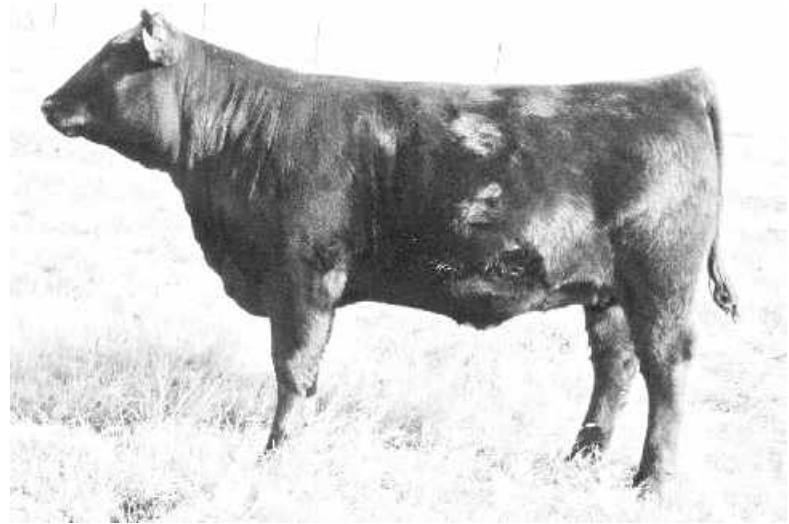

GGRR 8U ENCHANTRESS 5X

GGRR 5X JANUARY 07 2010 #1547411

52

SITZ TRAVELER 8180 NHF AMF
S A V FINAL ANSWER 0035 NHF AMF
S A V EMULOUS 8145

S S OBJECTIVE T510 OT26 NHF AMF
QUAKER HILL OBJECTIVE 3J15 NHF AMF
QUAKER HILL QUEEN 1L4 NHF AMF

S: S A V PIONEER 7301 NHF AMF
BOYD NEW DAY 8005 NHF AMF
S A V BLACKBIRD 5297
S A V BLACKBIRD 1082

D: BROOKMORE ENCHANTRESS 8U
TC FOREMAN 016
BROOKMORE ENCHANTRESS 175S
BROOKMORE ENCHANTRESS 190H

ADJUSTED			EPD'S					
BW	WW	YW	YG	BW	WW	YW	MILK	MAT
70	758	-	+43	+1.2	+59	+101	+22	-

Pioneer X Objective – have a look at her EPD's. Low birth, high weaning-yearling, something we all look for – all while out of a first calf heifer. Want a yearling heifer that will show next year – this one would be in the hunt. She'll add that pop to her calves