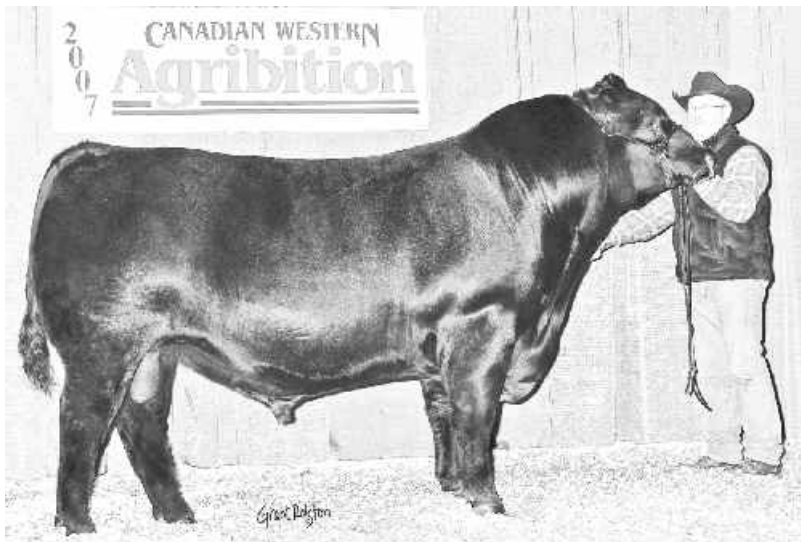

SERVICE: P.E. TO WAF ZORZAL 321U FROM APRIL 14 TO JUNE 25.

When we made the decision to take Tom Boy 509R to Agribition we were not sure how he would be received. We knew how good a breeding bull he had been for us and we are very pleased with how good a job he has done for all the herds that had the confidence to use him. 34U is very typical of all the Tom Boy daughters at our place. She is extremely feminine, moderate framed, easy doing with a perfect udder. She has done a good job on her Epic heifer that we have brought to town. She is carrying a real neat service to WAF Zorzal 321U. Zorzal was bred in the Tres Marias herd in Uruguay and was the standout of all the embryo calves that Remington brought to the World Angus Forum.